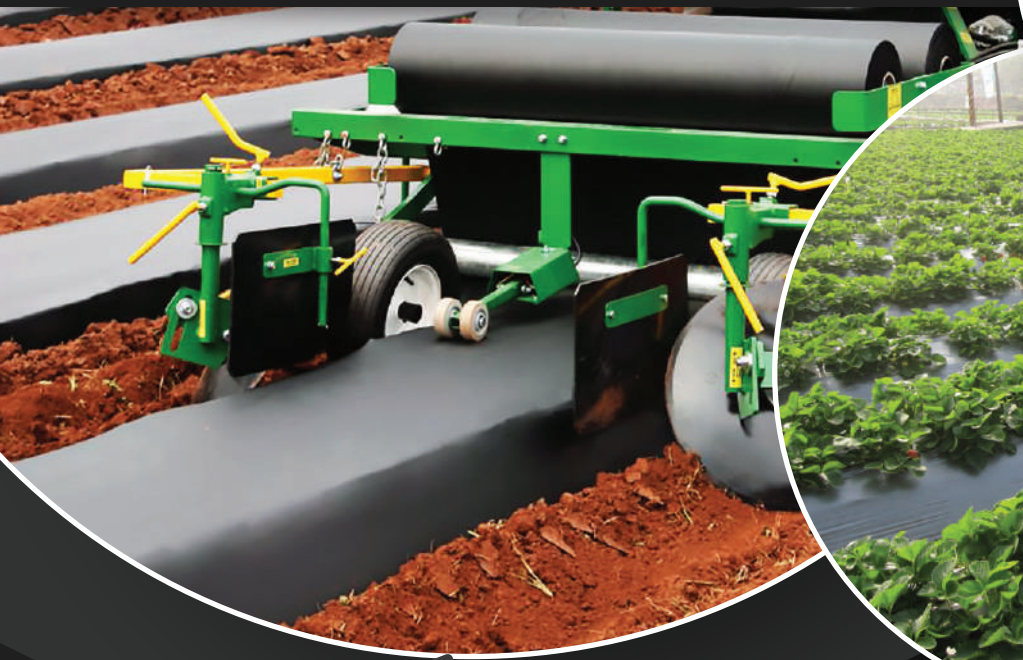

Black Mulch Film

Benefits

Earlier Planting Dates

Soil Moisture Retention

Reduction in Leaching of Fertilizer

Improved Crop Quality

Weed Management

**Reduction in Soil Compaction
& Root Damage**

Canada Covers' Black Mulch Film is used to suppress weeds while also conserving water in both crop production and landscaping. It acts as a barrier to keep methyl bromide, a powerful fumigant and ozone-depleting substance, in the soil. It is used in conjunction with drip irrigation to provide optimal growing conditions for the plants. Canada Covers brings you a high quality Black Mulch Film with a higher elongation level and tear strength which allows users to remove and reuse our Film the for next season.

SPECIFICATIONS

BLACK MULCH COVER FILM	
RESIN	POLYETHYLENE PE
COLOUR	BLACK
WEIGHT	18-28 GSM
THICKNESS	0.9 MIL TO 1.6 MIL
WIDTH	4 FT
ROLL LENGTH	4000 FT & 6000FT
ROLL WEIGHT	27 KG
CORE TYPE	3" CARDBOARD
SKIDS PER CONTAINER	36-44
PACKAGING	CLEAR POLY BAG
ROLL PROFILE	FLAT FABRIC
UV PROTECTION	6 MONTHS